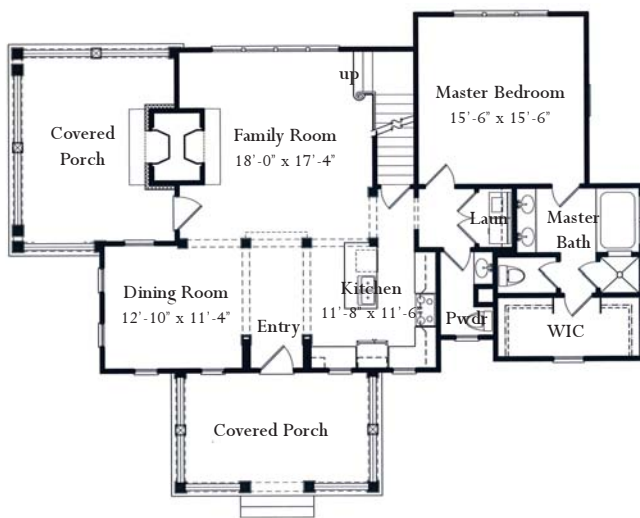

# 112 PIEDMONT COTTAGE

Main Level

Upper Level

HEATED SQUARE FOOTAGE	
Main Level	1,352 sq. ft
Upper Level	586 sq. ft
<b>Total</b>	<b>1,938 sq. ft</b>
Width: 58' 4" Depth: 44' 0"	

**CALDWELL • CLINE**  
 ARCHITECTS • DESIGNERS  
 212 CHURCH STREET MARIETTA GA 30060  
 770-424-3882 770-424-2377 - FAX  
 WWW.CALDWELLCLINE.COM