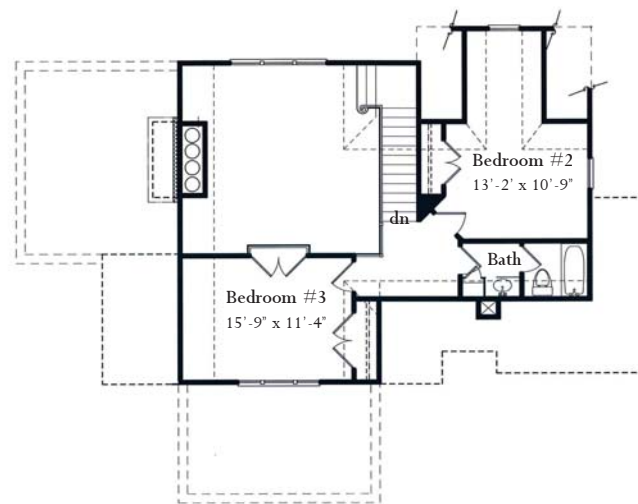

# 112 PIEDMONT COTTAGE

Main Level

Upper Level

HEATED SQUARE FOOTAGE	
Main Level	1,352 sq. ft
Upper Level	586 sq. ft
<b>Total</b>	<b>1,938 sq. ft</b>
Width: 58' 4" Depth: 44' 0"	

**CALDWELL • CLINE**  
 ARCHITECTS • DESIGNERS  
 212 CHURCH STREET MARIETTA GA 30060  
 770-424-3882 770-424-2377 - FAX  
 WWW.CALDWELLCLINE.COM