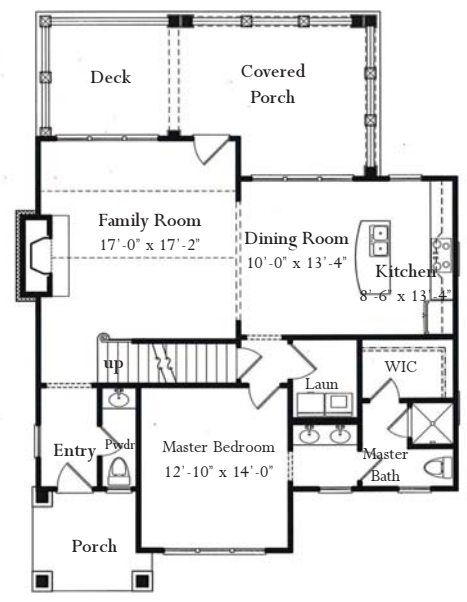

# 114 ELLSWORTH COTTAGE

Main Level

Upper Level

HEATED SQUARE FOOTAGE	
Main Level	1,134 sq. ft
Upper Level	510 sq. ft
<b>Total</b>	<b>1,644 sq. ft</b>
Width: 36'6" Depth: 49'5"	

**CALDWELL • CLINE**  
 ARCHITECTS • DESIGNERS  
 212 CHURCH STREET MARIETTA GA 30060  
 770-424-3882 770-424-2377 - FAX  
 WWW.CALDWELLCLINE.COM