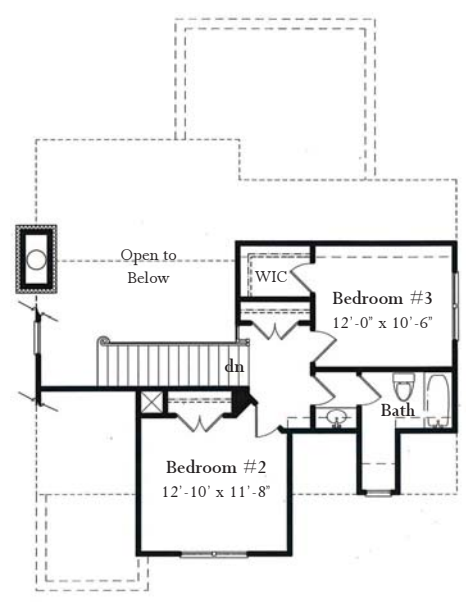

# 114 ELLSWORTH COTTAGE

Main Level

Upper Level

HEATED SQUARE FOOTAGE	
Main Level	1,134 sq. ft
Upper Level	510 sq. ft
<b>Total</b>	<b>1,644 sq. ft</b>
Width: 36'6" Depth: 49'5"	

**CALDWELL • CLINE**  
 ARCHITECTS • DESIGNERS  
 212 CHURCH STREET MARIETTA GA 30060  
 770-424-3882 770-424-2377 - FAX  
 WWW.CALDWELLCLINE.COM